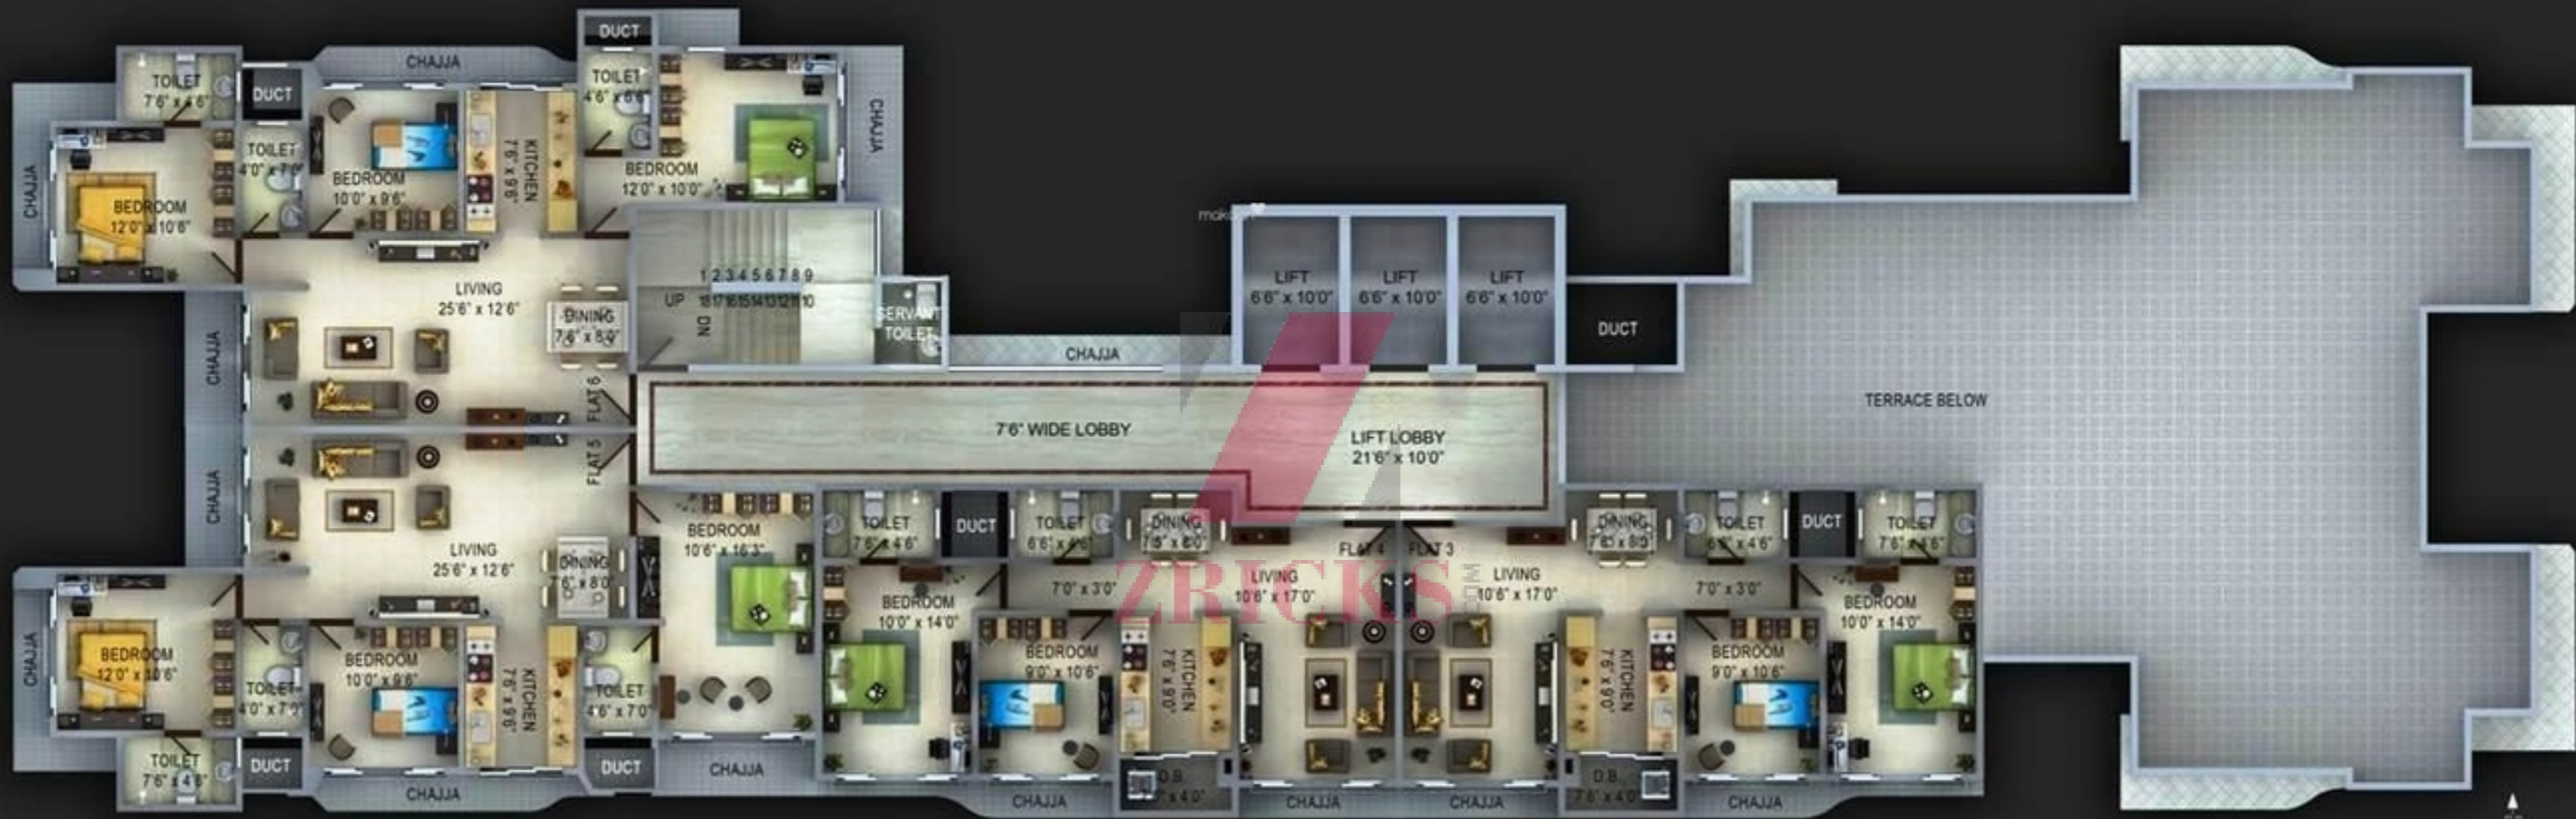

Chandrashekhar Co-operative Housing Society

Space Design Associates

2800 Callcenter HR Consulting IT Recruitment Staffing Solutions

Gaushyap Bldg

Mahadev Bldg

Sanjeevani Society

Meghadev Bldg

PARK VISTA
 Typical Floor Plan 10TH - 14TH FLOOR

Please refer to the inserts provided at the back of the book for details on each flat.

FLOOR PLAN

makaan

FLOOR PLAN

makaan

6.
3BHK

5.
3BHK

4.
2BHK